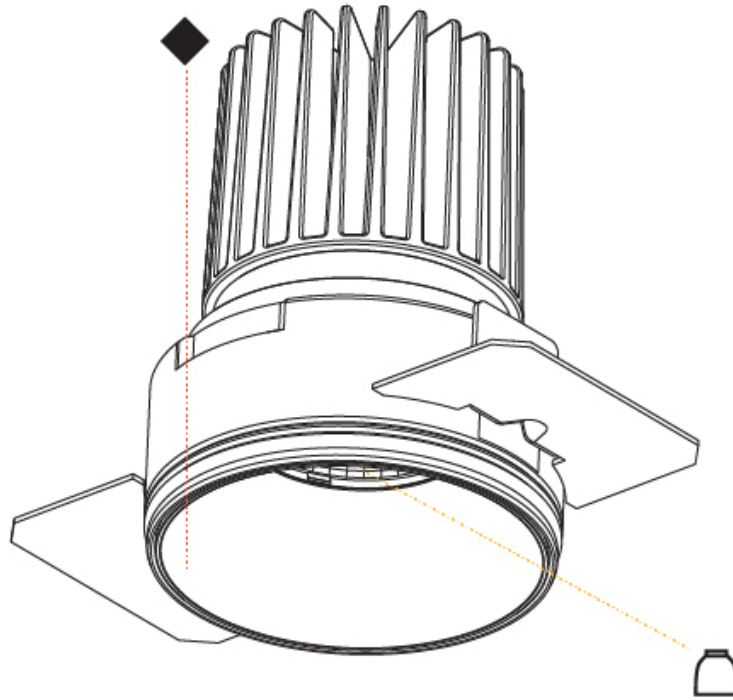

INVADER STANDARD TRIMLESS

A35576-

PROJECT	_____
TYPE	_____
SPECIFIER	_____
QUANTITY	_____
DATE	_____