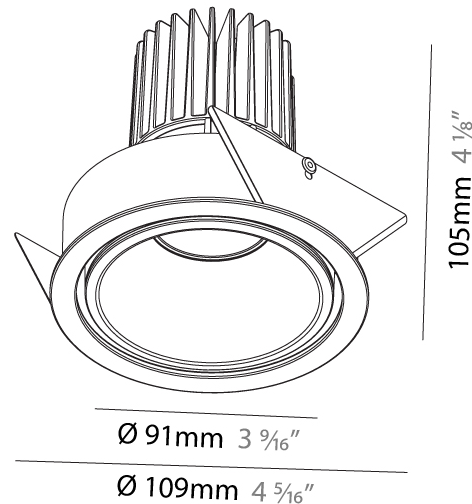

1. To build a product code in our configurator select the specify button on the base model # product page
2. To build a manual product code on this datasheet choose from the options listed below in blue font and add the suffix to the base model #

GENERAL

Series: Invader Standard
Subseries: Invader Adjustable
Brand: Prolicht
Division: Architectural
Mounting Type: Recessed
Mounting Location: Ceiling
Subcategory: Downlight

PHYSICAL

Shape: Round
Diameter (mm): 109
Diameter (in): 4 5/16
Height (mm): 105
Height (in): 4 1/8
Min. Recessing Depth (mm): 120
Min. Recessing Depth (in): 4 3/4
Light Distribution: Adjustable / Downlight
Weight (kg): 0.421
Weight (lbs): 0.93
Fixture Finish: SSR / BKV / CWI / CRY / HAB / UFT / ITA / RUA / FTG / MYG / LOD / PUS / FRO / FUP / KIA / POP / BLS / SPG / MEY / GOH / GUM / CHC / COM / ABZ / JAG / OBR / MOS / ROR
Fixture Material: Aluminum
Cut-out Measurements: 104mm / 4 1/8"

ELECTRICAL

Lamp Type: LED
Input Wattage (W): 16.5
Total Output Wattage (W): 15
Dimming: Dali Dimming
Driver Included: No
Driver Location: Recessed Housing
Input Voltage (V): 120
Constant Current (MA): 350

LED

Number of LEDs: 1
Max. Delivered Lumen (lm): 760
Nominal Lumen (lm): 1140
CRI: >90 CRI
Lamp Life (hrs): 50000

OPTICAL

Reflector: 20 / 40 / 60
Adjustability: Rotational 180°; Tilt 30°

RATINGS AND CERTIFICATIONS

Certified By: CSA Certified to UL and CSA Standards
IP rating: IP20