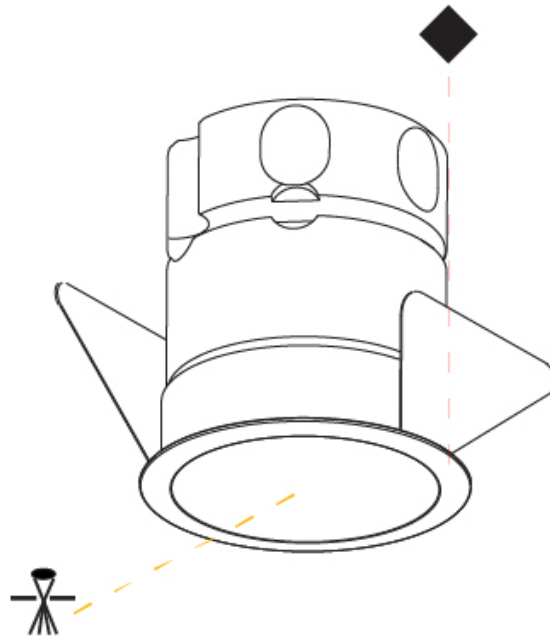

INVADER STANDARD RECESSED

A37952-

PROJECT

TYPE

SPECIFIER

QUANTITY

DATE

A