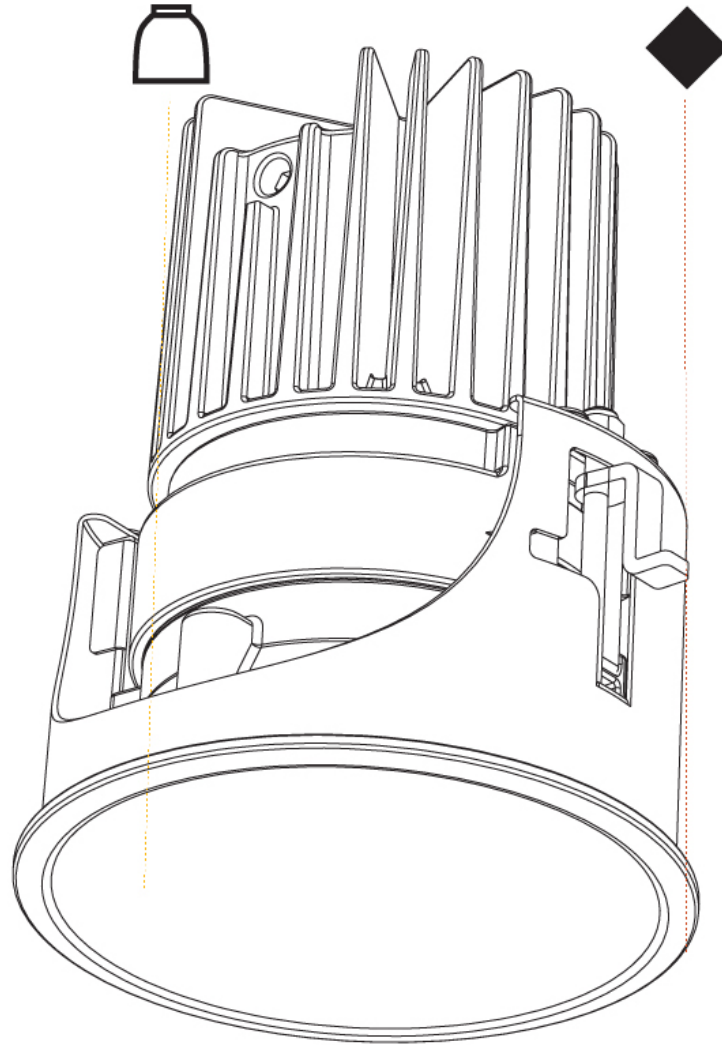

INVADER STANDARD RECESSED

A35538-

PROJECT _____

TYPE _____

SPECIFIER _____

QUANTITY _____

DATE _____

A