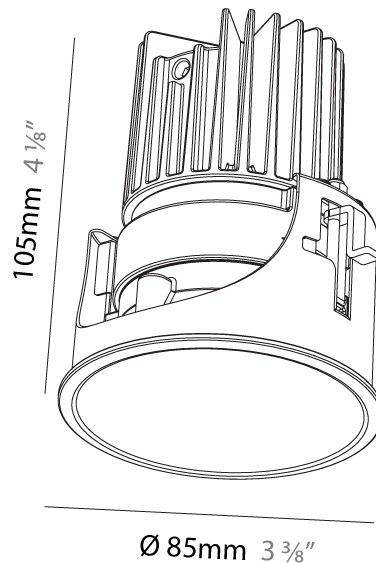

PHYSICAL

Shape: Round
Diameter (mm): 85
Diameter (in): 3 ³/₈
Height (mm): 105
Height (in): 4 ¹/₈
Ceiling Thickness (mm): 5 - 30
Ceiling Thickness (in): 3/16 - 1 3/16
Min. Recessing Depth (mm): 110
Min. Recessing Depth (in): 4 ⁵/₁₆
Light Distribution: Downlight
Weight (kg): 0.322
Weight (lbs): 0.71
Installation Requirement: Non-insulated Ceiling only
Fixture Finish: SSR / BKV / CWI / CRY / HAB / UFT / ITA / RUA / FTG / MYG / LOD / PUS / FRO / FUP / KIA / POP / BLS / SPG / MEY / GOH / GUM / CHC / COM / ABZ / JAG / OBR / MOS / ROR
Fixture Material: Aluminum Die Cast
Cut-out Measurements: D = 80mm / 3 1/8"

ELECTRICAL

Lamp Type: LED (Zhaga Standard)
Input Wattage (W): 14.3
Total Output Wattage (W): 13
Dimming: Tri-Mode (Non-Dimming and Phase Dimming (120Vac only) and 0-10V Dimming)
Driver Included: No
Driver Location: Recessed Housing
Driver Type: Constant current - Universal
Housing: See components
Input Voltage (V): 120 - 277
Constant Current (MA): 350

LED

Number of LEDs: 1
Color Temperature (°K): 2700 / 3000 / 3500 / 4000
Max. Delivered Lumen (lm): 880 / 920 / 960 / 990
Nominal Lumen (lm): 1304 / 1352 / 1421 / 1450
CRI: >90 CRI
Lamp Life (hrs): 50000

OPTICAL

Reflector: 20 / 42 / 60
Adjustability: Fixed

RATINGS AND CERTIFICATIONS

Certified By: Certified for North American Standards
IP rating: IP65