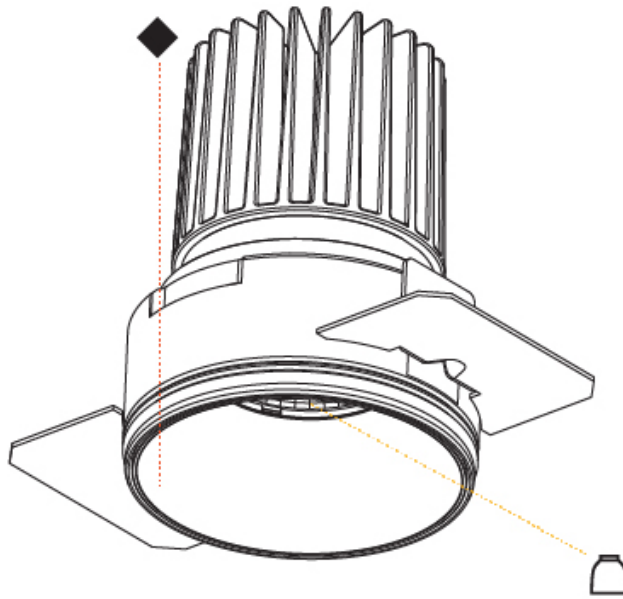

INVADER STANDARD TRIMLESS

A35826-

PROJECT

TYPE

SPECIFIER

QUANTITY

DATE

A