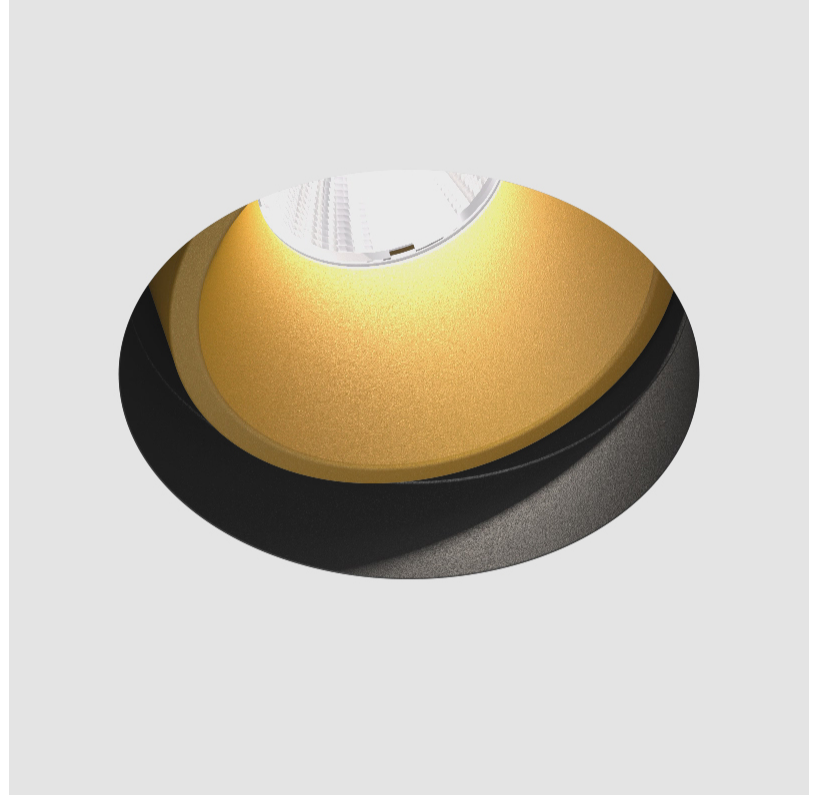

1. To build a product code in our configurator select the specify button on the base model # product page
2. To build a manual product code on this datasheet choose from the options listed below in blue font and add the suffix to the base model #

GENERAL

Series: Invader Standard
Subseries: Invader Adjustable
Brand: Prolicht
Division: Architectural
Mounting Type: Trimless
Mounting Location: Ceiling
Subcategory: Ambient

PHYSICAL

Shape: Round
Diameter (mm): 90
Diameter (in): 3 9/16
Height (mm): 126
Height (in): 4 5/16
Ceiling Thickness (mm): 10 / 12.5 / 15
Ceiling Thickness (in): 3/8 or 1/2 or 9/16
Min. Recessing Depth (mm): 150
Min. Recessing Depth (in): 5 7/8
Light Distribution: Adjustable / Direct
Weight (kg): 0.673
Weight (lbs): 1.48
Fixture Finish: SSR / BKV / CWI / CRY / HAB / UFT / ITA / RUA / FTG / MYG / LOD / PUS / FRO / FUP / KIA / POP / BLS / SPG / MEY / GOH / GUM / CHC / COM / ABZ / JAG / OBR / MOS / ROR
Fixture Material: Aluminum

ELECTRICAL

Lamp Type: LED
Input Wattage (W): 14.3
Total Output Wattage (W): 13
Dimming: Non-Dimmable
Input Voltage (V): 120
Constant Current (MA): 350mA

LED

Number of LEDs: 1
Color Temperature (°K): 2700 / 3000 / 3500 / 4000
Max. Delivered Lumen (lm): 870 / 910 / 951 / 970
CRI: >90 CRI

OPTICAL

Reflector°: 20 / 40 / 60
Adjustability: Rotational 180°; Tilt 30°

RATINGS AND CERTIFICATIONS

Certified By: CSA Certified to UL and CSA Standards
IP rating: IP20