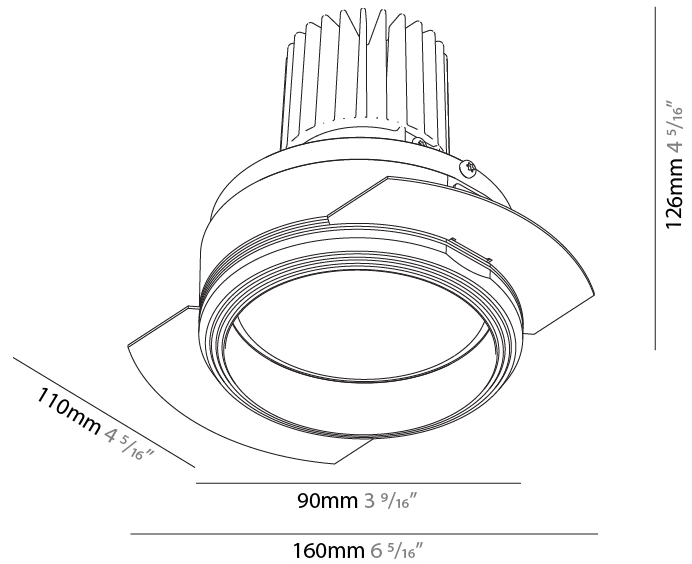

PHYSICAL

Shape: Round
Diameter (mm): 90
Diameter (in): 3 9/16
Height (mm): 126
Height (in): 4 15/16
Ceiling Thickness (mm): 10 / 12.5 / 15
Ceiling Thickness (in): 3/8 or 1/2 or 9/16
Min. Recessing Depth (mm): 115
Min. Recessing Depth (in): 4 1/2
Light Distribution: Adjustable / Direct
Weight (kg): 0.65
Weight (lbs): 1.43
Fixture Finish: SSR / BKV / CWI / CRY / HAB / UFT / ITA / RUA / FTG / MYG / LOD / PUS / FRO / FUP / KIA / POP / BLS / SPG / MEY / GOH / GUM / CHC / COM / ABZ / JAG / OBR / MOS / ROR
Fixture Material: Aluminum
Cut-out Measurements: 115mm / 4 1/2"
Upon Request: Unique Sizes Unique Ceiling Thickness

ELECTRICAL

Lamp Type: LED (Zhaga Standard)
Input Wattage (W): 16.5
Total Output Wattage (W): 14.7
Dimming: Dali Dimming
Driver Included: No
Driver Location: Recessed Housing
Driver Type: Constant Current - 120Vac
Driver Class: Class 2
Housing: See components
Input Voltage (V): 120
Constant Current (MA): 350

LED

Number of LEDs: 1
Color Temperature (°K): Warm Dim
Max. Delivered Lumen (lm): 770
CRI: >90 CRI
Lamp Life (hrs): 50000
Upon Request: RGB-W Tunable White Special Color Temperature Special LED

OPTICAL

Reflector: 20 / 40 / 60
Adjustability: Rotational 180°; Tilt 30°

RATINGS AND CERTIFICATIONS

Certified By: Certified for North American Standards
IP rating: IP20