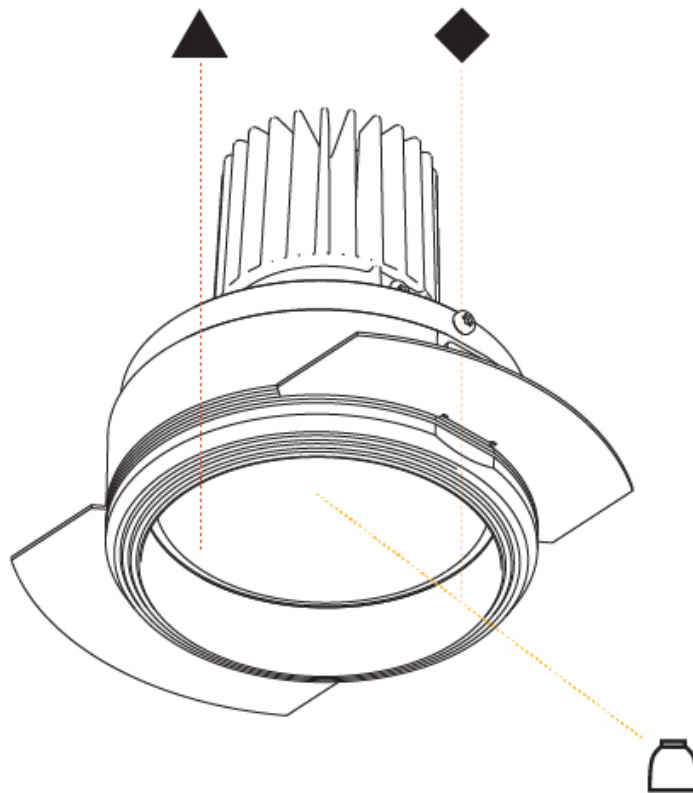

INVADER ADJUSTABLE TRIMLESS

A35525-

PROJECT
TYPE
SPECIFIER
QUANTITY
DATE