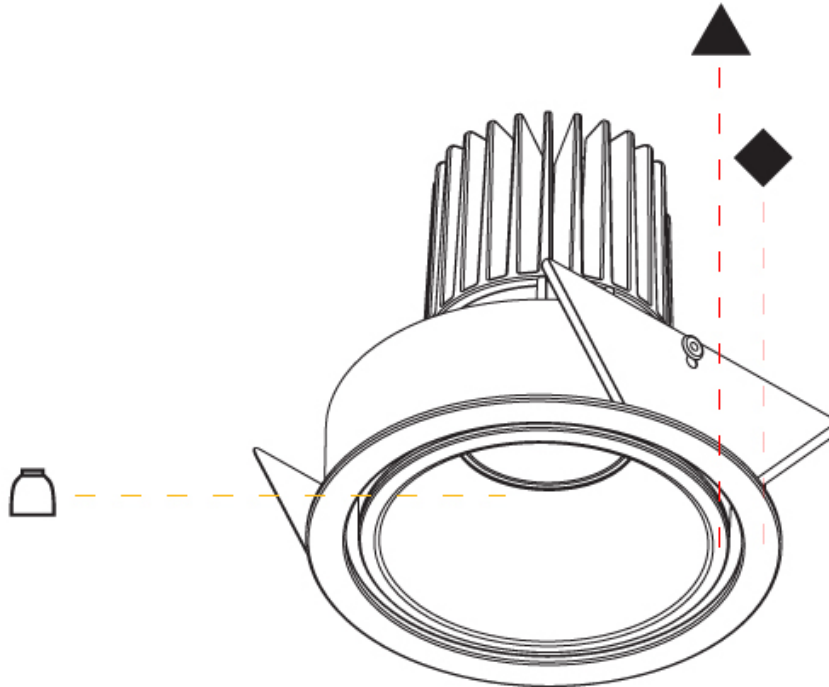

INVADER ADJUSTABLE RECESSED

A35539-

PROJECT _____

TYPE _____

SPECIFIER _____

QUANTITY _____

DATE _____

A