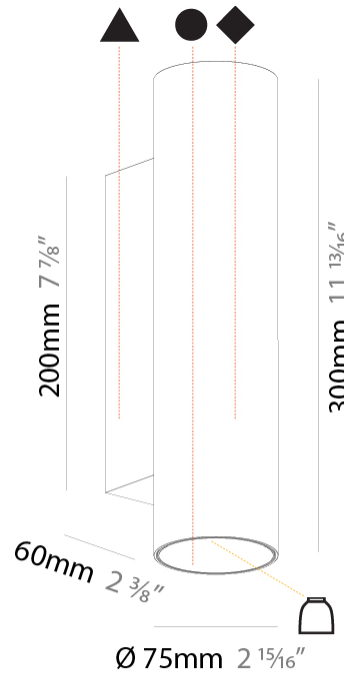

GENERAL

Series: Invader Standard
Brand: Prolicht
Division: Architectural
Mounting Type: Surface
Mounting Location: Wall
Subcategory: Spots

PHYSICAL

Shape: Round
Diameter (mm): 75
Diameter (in): 2 ¹⁵/₁₆
Length (mm): 300
Length (in): 11 ¹³/₁₆
Depth (mm): 115
Depth (in): 4 ¹/₂
Light Distribution: Direct / Indirect
Weight (kg): 1.373
Weight (lbs): 3.03

Fixture Finish: SSR / BKV / CWI / CRY / HAB / UFT / ITA / RUA / FTG / MYG / LOD / PUS / FRO / FUP / KIA / POP / BLS / SPG / MEY / GOH / GUM / CHC / COM / ABZ / JAG / OBR / MOS / ROR

Fixture Material: Aluminum

ELECTRICAL

Lamp Type: LED (Zhaga Standard)
Input Wattage (W): 14.3
Total Output Wattage (W): 13
Dimming: Non-Dimming / Phase Dimming (120vac Only)
Driver Included: Yes
Driver Location: Integrated
Driver Type: Constant Current - 120 / 277Vac
Driver Class: Class 2
Input Voltage (V): 120 - 277
Constant Current (MA): 350
Upon Request: (Not included - see components) Remote: 0-10Vdc dimming

LED

Number of LEDs: 2
Color Temperature (°K): 2700 / 3000 / 3500 / 4000
Max. Delivered Lumen (lm): 1100 / 1140 / 1180 / 1210
CRI: >90 CRI
Lamp Life (hrs): 50000

OPTICAL

Reflector°: 20 / 40 / 60

RATINGS AND CERTIFICATIONS

Certified By: Certified for North American Standards
IP rating: IP20