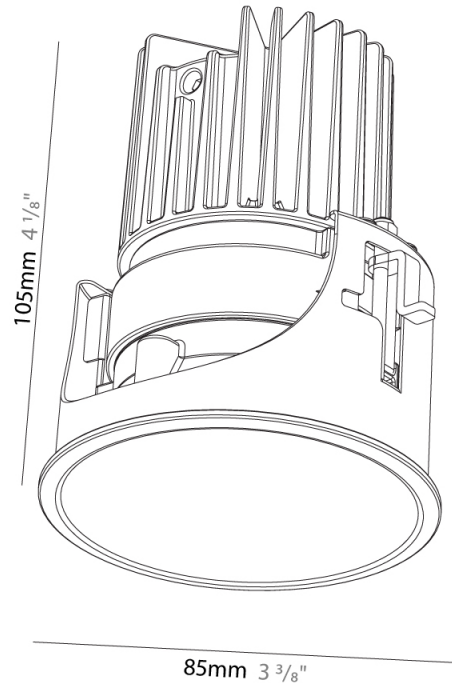

1. To build a product code in our configurator select the specify button on the base model # product page
2. To build a manual product code on this datasheet choose from the options listed below in blue font and add the suffix to the base model #

GENERAL

Series: Invader Standard
Brand: Prolicht
Division: Architectural
Mounting Type: Recessed
Mounting Location: Ceiling
Subcategory: Downlight

PHYSICAL

Shape: Round
Diameter (mm): 85
Diameter (in): 3 ³/₈
Height (mm): 105
Height (in): 4 ¹/₈
Ceiling Thickness (mm): 5 - 30
Ceiling Thickness (in): 1/16 - 1 3/16
Min. Recessing Depth (mm): 110
Min. Recessing Depth (in): 4 ⁵/₁₆
Light Distribution: Downlight
Weight (kg): 0.319
Weight (lbs): 0.7
Fixture Finish: [SSR / BKV / CWI / CRY / HAB / UFT / ITA / RUA / FTG / MYG / LOD / PUS / FRO / FUP / KIA / POP / BLS / SPG / MEY / GOH / GUM / CHC / COM / ABZ / JAG / OBR / MOS / ROR](#)
Fixture Material: Aluminum Die Cast
Cut-out Measurements: D = 80mm / 3 1/8"

ELECTRICAL

Lamp Type: LED (Zhaga Standard)
Total Output Wattage (W): 15
Dimming: Dali Dimming
Driver Included: No
Driver Location: Recessed Housing
Housing: See components
Input Voltage (V): 120
Constant Current (MA): 350

LED

Number of LEDs: 1
Color Temperature (°K): Warm Dim
Max. Delivered Lumen (lm): 760
Nominal Lumen (lm): 1140
CRI: >90 CRI
Lamp Life (hrs): 50000

OPTICAL

Reflector°: [20 / 40 / 60](#)

RATINGS AND CERTIFICATIONS

Certified By: Certified for North American Standards
IP rating: IP20