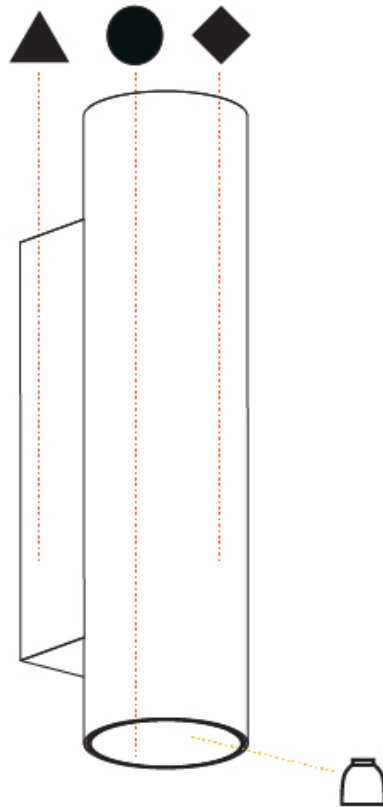

INVADER STANDARD SURFACE

A33264-

PROJECT	_____
TYPE	_____
SPECIFIER	_____
QUANTITY	_____
DATE	_____

A